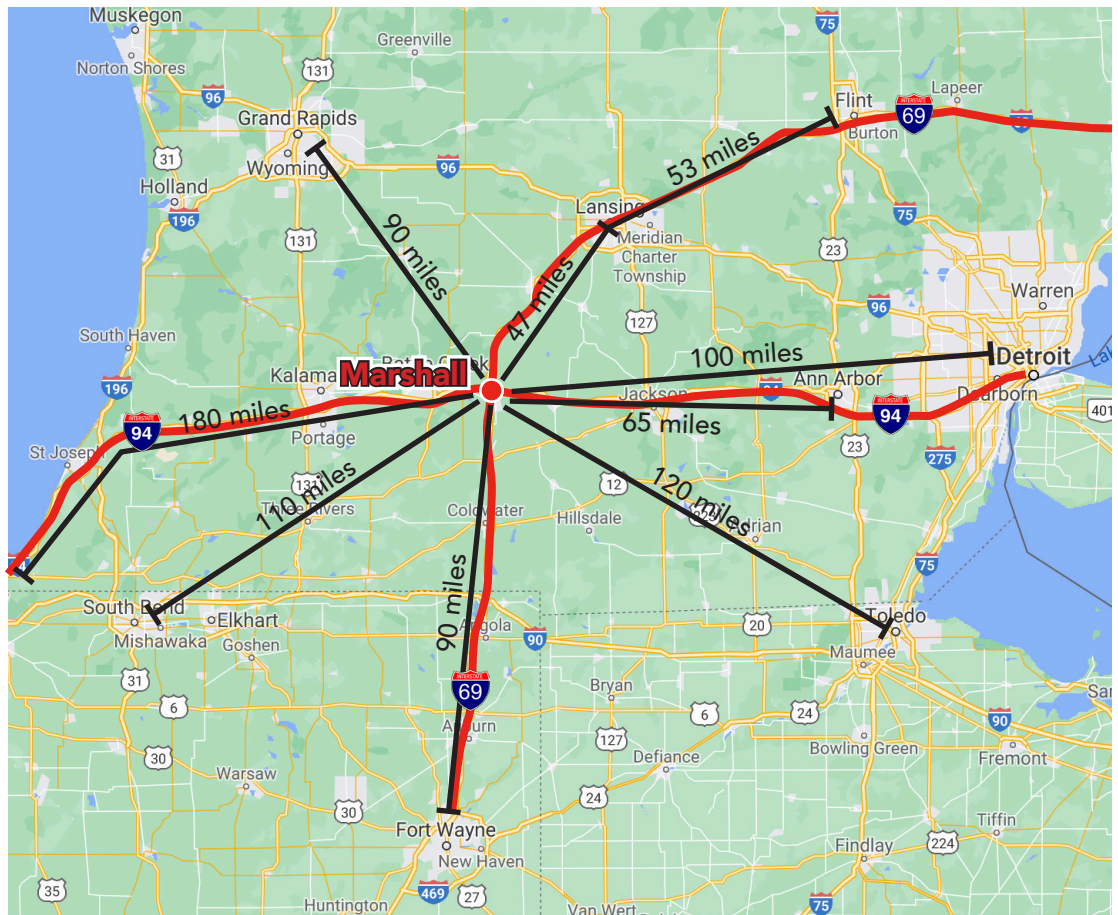

LOCATION

Central and Convenient: Marshall, MI 49068

Marshall is located at the intersection of two major highways, I-94 and I-69. It's a convenient and centrally-located point for making deliveries, starting a trip, or as a resting point along a long journey.

100 miles : **Detroit and Windsor, ONT** : 1-1/2 hours drive time

180 miles : **Chicago, IL** : 2-1/2 hours drive time

90 miles : **Grand Rapids** : 1 hour drive time

47 miles : **Lansing** : 45 minutes drive time

65 miles : **Ann Arbor** : 1 hour drive time

100 miles : **Flint** : 1-1/2 hours drive time

110 miles : **South Bend, IN** : 1-3/4 hours drive time

90 miles : **Fort Wayne, IN** : 1-1/2 hours drive time

250 miles : **Mackinac Island** : 4-3/4 hours drive time

270 miles : **Cincinnati, OH** : 4 hours drive time

210 miles : **Indianapolis, IN** : 3 hours drive time

269.781.5163
info@ChooseMarshall.com
ChooseMarshall.com

323 West Michigan Ave.
Marshall, MI 49068